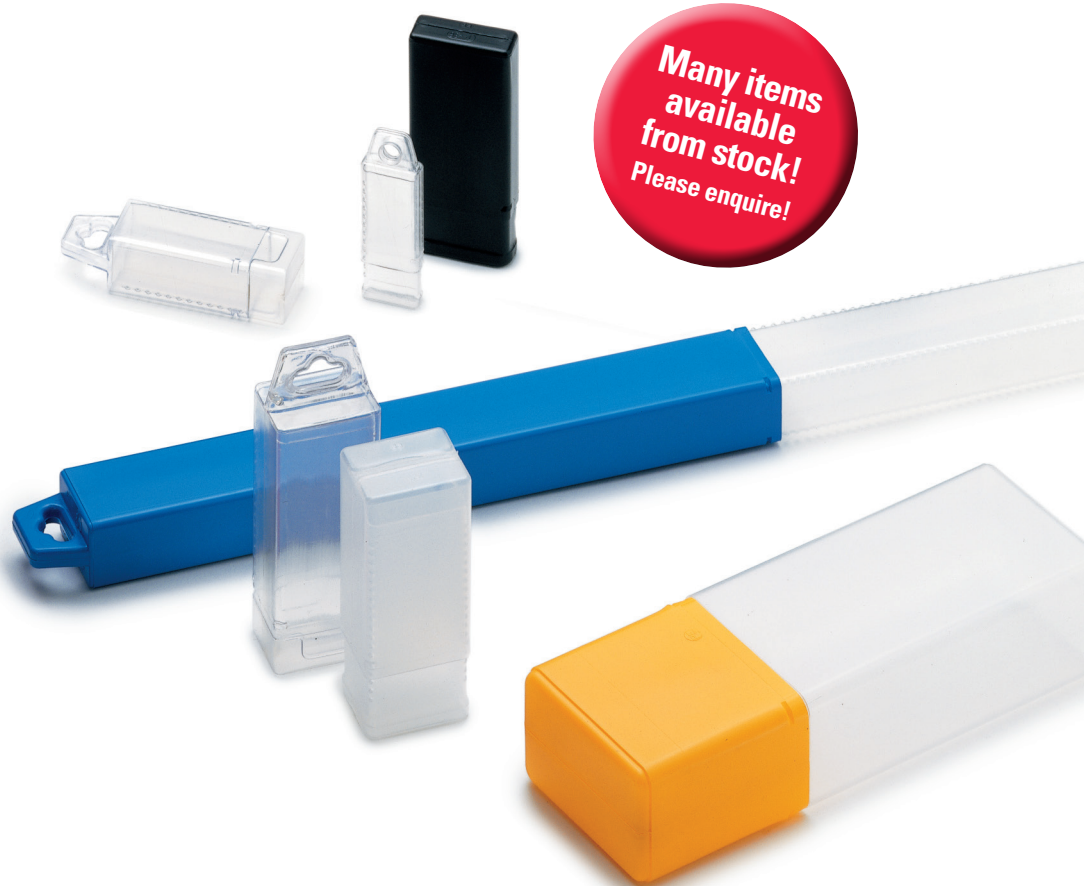

Rectangular telescopic packaging tube with ratchet mechanism

- telescopic length extension
- ratchet mechanism locks in extended position
- rigid, durable, humidity and oil resistant
- speedy, efficient packing of products
- re-usable
- excellent for stacking and storage
- available with hanger

Product range

- PE natural, PP transparent, PVC clear or in various attractive standard colours
- with hanger on request

Packing

- outers and inners are packed separately in individual cartons

Raw material

- Polypropylene (PP)
- Polyethylene (PE)
- Polyvinylchloride (PVC)

rose plastic AG

Rupolzer Straße 53
D-88138 Hergensweiler/Lindau
Tel. ++49/83 88/92 00-0
Fax ++49/83 88/10 24
sales@rose-plastic.de
www.rose-plastic.de

Many items available from stock!
Please enquire!

Article	Usable length	Box Qty.
RP 6x20/050	050 - 080	2000
RP 6x20/080	080 - 120	1000
RP 6x20/120	120 - 200	1000
RP 6x20/200	200 - 360	1000
RP 8x36/050	050 - 080	1600
RP 8x36/080	080 - 120	1000
RP 8x36/138	138 - 240	450
RP 8x36/240	240 - 420	480
RP 8x36/420	420 - 780	190
RP 8x36/820	820-1100	190
RP 9x45/080	080 - 120	550
RP 9x45/120 |	120	750
RP 9x45/160 |	160	270
RP 10x18/080	080 - 120	1200
RP 10x18/120	120 - 200	1500
RP 10x22/100*A	100	750
RP 10x22/124 |	124 - 175	750
RP 10x22/251 |	251 - 300	250
RP 10x22/350 |	350 - 400	300
RP 10x27/070 |	070 - 110	850

Article	Usable length	Box Qty.
RP 10x27/080	080 - 120	850
RP 10x33/120	120 - 200	500
RP 10x33/320	320 - 550	240
RP 12x26/200	200 - 360	480
RP 12x36/360	360 - 620	330
RP 14x36/080	080 - 120	650
RP 16x36/050	050 - 080	700
RP 16x36/080	080 - 120	600
RP 16x36/120	120 - 200	350
RP 16x36/200	200 - 360	350
RP 16x36/360 |	360	200
RP 16x55/120	120 - 200	450
RP 16x55/200	200 - 360	370
RP 17x24/065*	065 - 090	1800
RP 18x42/050	050 - 080	1000
RP 18x42/080	080 - 120	850
RP 18x42/120	120 - 200	450
RP 18x42/200	200 - 360	408
RP 18x42/240	240 - 420	180
RP 18x42/335	335 - 580	280

Article	Usable length	Box Qty.
RP 18x42/620	620 -1100	180
RP 19x26/245	245 - 430	550
RP 19x31/270	270 - 470	400
RP 19x31/295	295 - 520	360
RP 23x33/090*	090 - 140	700
RP 25x33/080	080 - 120	700
RP 26x31/270	270 - 470	330
RP 26x42/060	060 - 080	700
RP 26x42/120	120 - 200	400
RP 26x42/220	220 - 380	320
RP 26x42/335	335 - 580	200
RP 29x36/080	080 - 120	700
RP 30x65/055	055 - 070	650
RP 30x65/070	070 - 100	520
RP 30x65/100	100 - 150	350
RP 30x65/130	130 - 200	385
RP 30x65/160	160 - 260	300
RP 30x65/250	250 - 450	180
RP 30x65/300	300 - 550	160
RP 31x56/445	445 - 780	100

Article	Usable length	Box Qty.
RP 33x42/050	050 - 080	800
RP 33x42/335	335 - 580	165
RP 36x62/445	455 - 780	80
RP 40x65/310	310 fix	105
RP 40x65/540	540 fix	110
RP 40x75/055	055 - 070	450
RP 40x75/070	070 - 100	350
RP 40x75/100	100 - 150	320
RP 40x75/150	150 - 250	200
RP 40x75/210	210 - 360	150
RP 40x75/250	250 - 450	120
RP 40x75/400	400 - 700	70
RP 40x100/150	150-250	132
RP 58x78	length as required	

All dimensions in mm.

l = inner part; A = outer part

* with hanger only